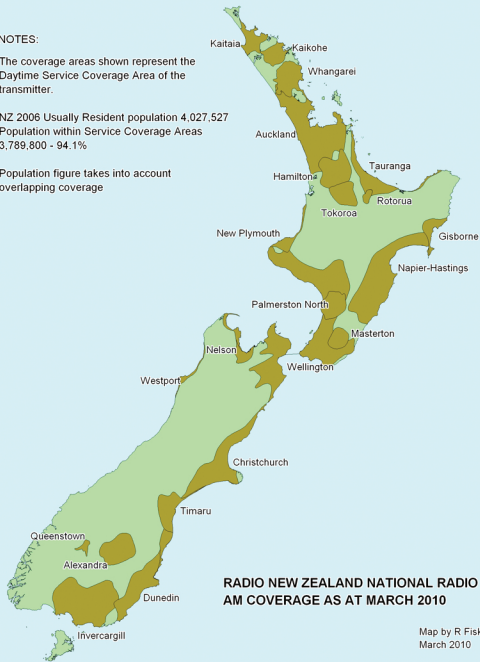

**NOTES:**

The coverage areas shown represent the Daytime Service Coverage Area of the transmitter.

NZ 2006 Usually Resident population 4,027,527

Population within Service Coverage Areas

3,789,800 - 94.1%

Population figure takes into account overlapping coverage

**RADIO NEW ZEALAND NATIONAL RADIO  
AM COVERAGE AS AT MARCH 2010**

Map by R Fisk  
March 2010